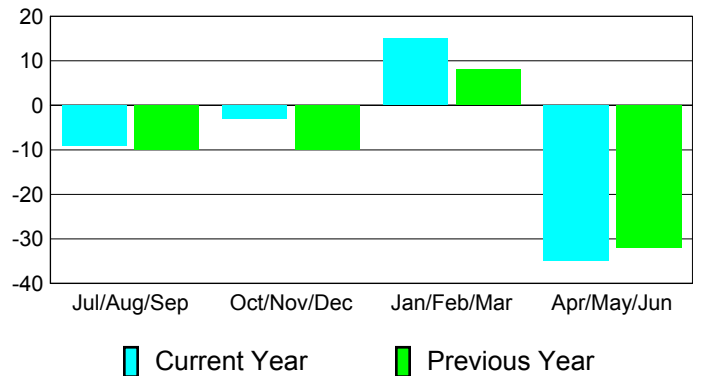

**Membership Results
2010-2011**

**Membership
2009-2010**

Month	Net Memb Goal	Actual New Memb	Actual Dropped Memb	Gain/Loss of Memb	Gain/Loss of Memb
Jul/Aug/Sep	30	26	-35	-9	-10
Oct/Nov/Dec	20	23	-26	-3	-10
Jan/Feb/Mar	40	34	-19	15	8
Apr/May/June	10	4	-39	-35	-32
Totals	100	87	-119	-32	-44

Membership Results 2010-2011

Goal, New, Dropped, Gain/Loss

Comparison of Membership Gain/Loss

Current Year Compared to the Previous Year

Gender Comparison 2010-2011

Jul/Aug/Sep

Oct/Nov/Dec

Jan/Feb/Mar

Apr/May/June

Male

Female